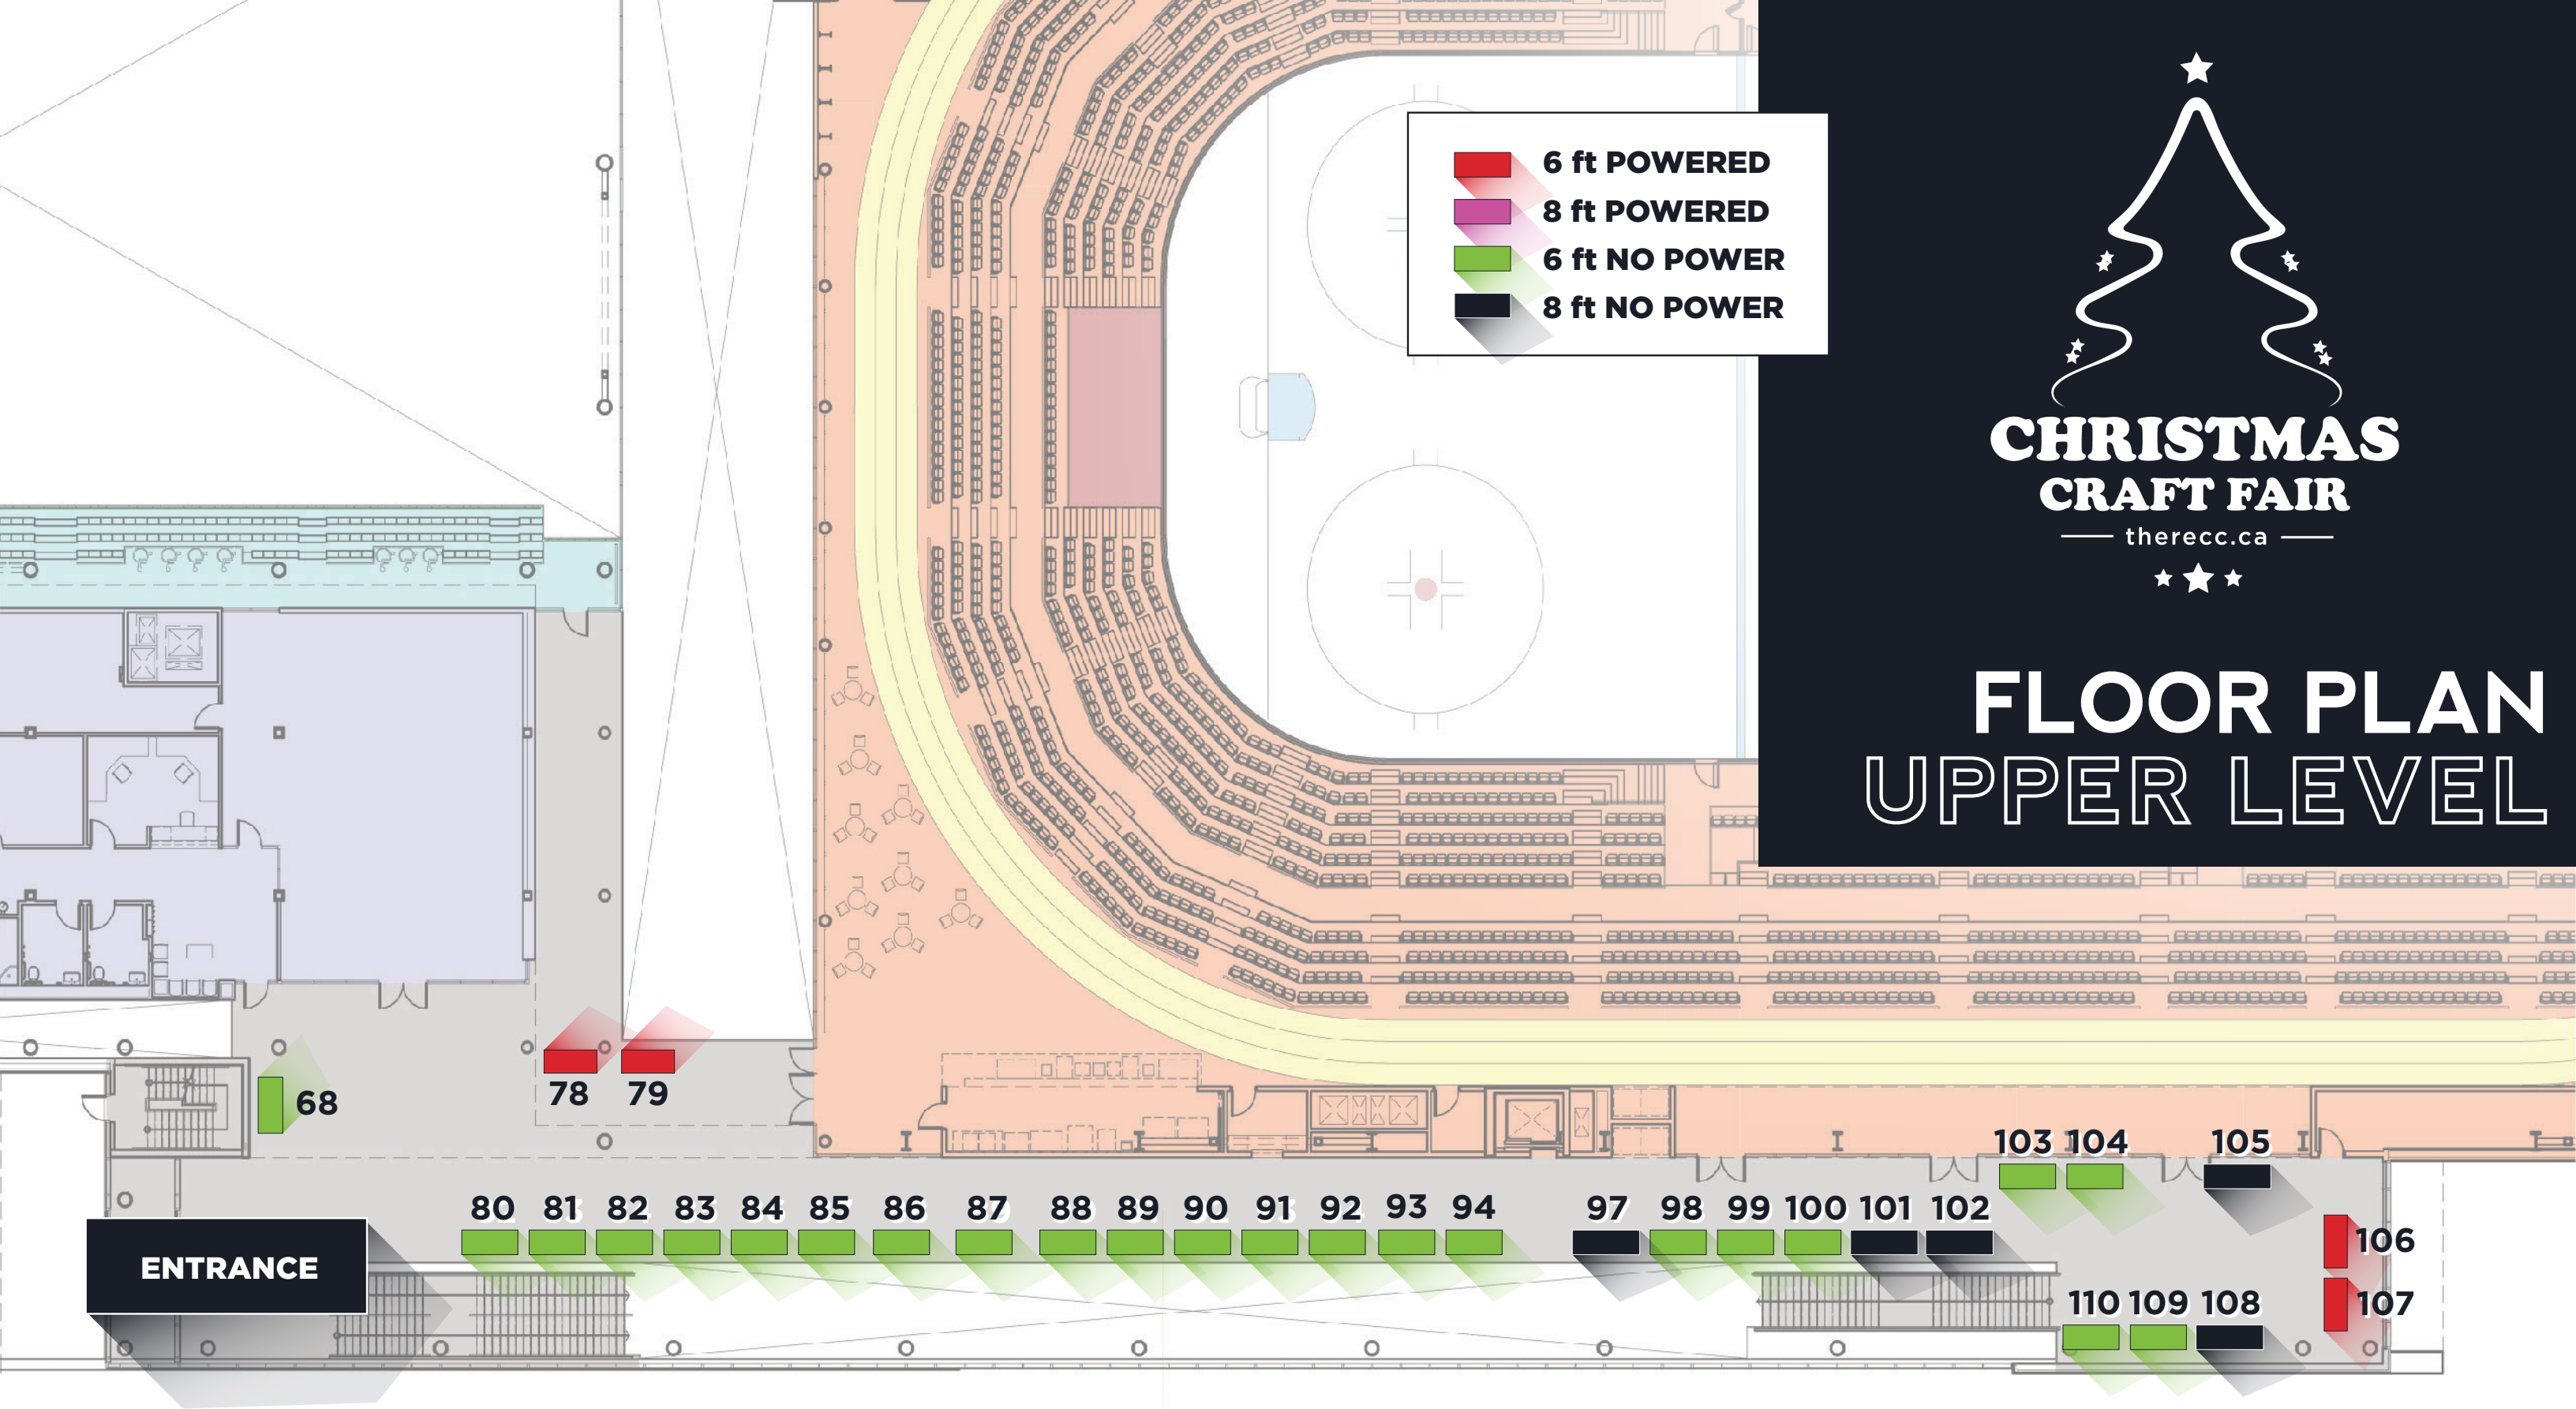

- 6 ft POWERED**
- 8 ft POWERED**
- 6 ft NO POWER**
- 8 ft NO POWER**

**CHRISTMAS
CRAFT FAIR**
 — therecc.ca —
 ★★

FLOOR PLAN LOWER LEVEL

*** FINAL MAP SUBJECT TO CHANGE**

- 6 ft POWERED
- 8 ft POWERED
- 6 ft NO POWER
- 8 ft NO POWER

**CHRISTMAS
CRAFT FAIR**
— therecc.ca —
★ ★ ★

FLOOR PLAN UPPER LEVEL

ENTRANCE

* FINAL MAP SUBJECT TO CHANGE